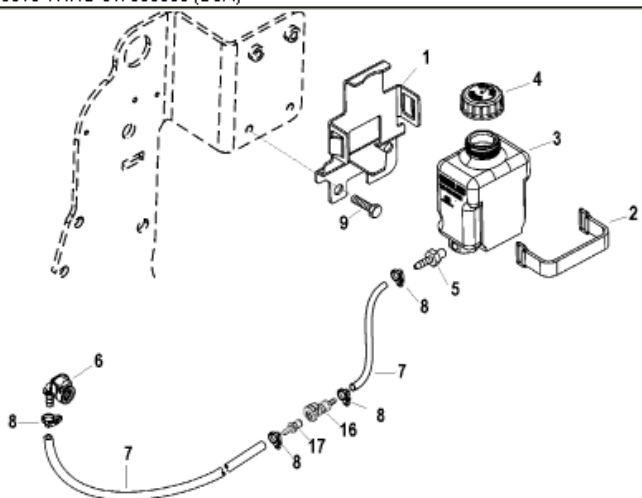

Parts List						
Ref	Class	Part	Description	Qty	Comment	Footnote
1		860065A	BRACKET KIT, Lube Monitor Rese	1	(Closed Cooling)	
2		808023T	STRAP, Reservoir Retainer	1		
3		806193A36	RESERVOIR, Lube Monitor	1	(Closed Cooling)	
4	36	806727	CAP, Lube Reservoir	1		
5	22	808624	CONNECTOR, Lube Reservoir	1		
6	22	861163	QUICK CONNECTOR, (90 Degree)	1		
7	32	19409	HOSE, (54.00 Inches Bulk) (.25 Inc	1		
8	54	41582	CLAMP, Nylon, Hose	AF		
9	10	98261	SCREW, (.375-16 x .750)	2		
10		865175T	BRACKET, Lube Monitor Reservoir	1	(Standard Cooling)	
11		806193A37	RESERVOIR, Lube Monitor	1	(Standard Cooling)	
12	36	806727	CAP, Lube Reservoir	1		
13	22	85439001	CONNECTOR, Male, Lube Reservoir	1		
14	10	828552	SCREW, (.375-16 x .500)	1		
15	11	826709	NUT, (.250-20)	1		
16	22	865190	CONNECTOR, Female	1		
17	22	865191	FITTING, Male	1		