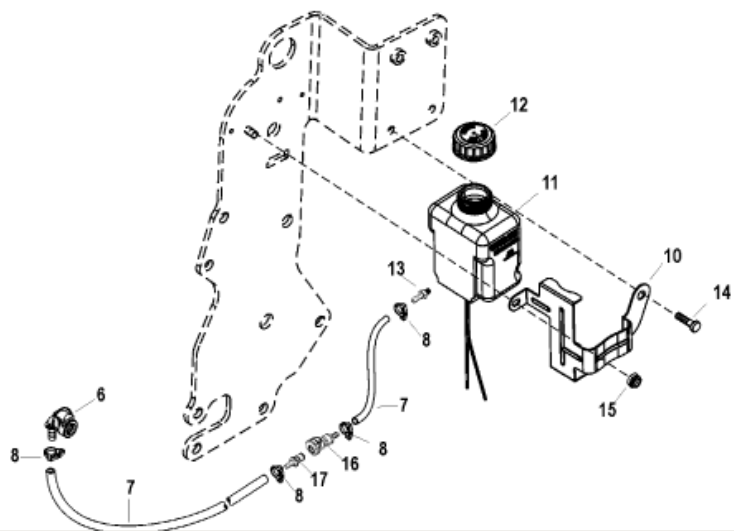

Parts List						
Ref	Class	Part	Description	Qty	Comment	Footnote
1		860065A	BRACKET KIT, Lube Monitor Rese	1	(Closed Cooling)	
2		808023T	STRAP, Reservoir Retainer	1		
3		806193A36	RESERVOIR, Lube Monitor	1	(Closed Cooling)	
4	36	806727	CAP, Lube Reservoir	1		
5	22	808624	CONNECTOR, Lube Reservoir	1		
6	22	861163	QUICK CONNECTOR, (90 Degree)	1		
7	32	19409	HOSE, (54.00 Inches Bulk) (.25 Inc	1		
8	54	41582	CLAMP, Nylon, Hose	AF		
9	10	98261	SCREW, (.375-16 x .750)	2		
10		865175T	BRACKET, Lube Monitor Reservoir	1	(Standard Cooling)	
11		806193A37	RESERVOIR, Lube Monitor	1	(Standard Cooling)	
12	36	806727	CAP, Lube Reservoir	1		
13	22	85439001	CONNECTOR, Male, Lube Reservoir	1		
14	10	828552	SCREW, (.375-16 x .500)	1		
15	11	826709	NUT, (.250-20)	1		
16	22	865190	CONNECTOR, Female	1		
17	22	865191	FITTING, Male	1		